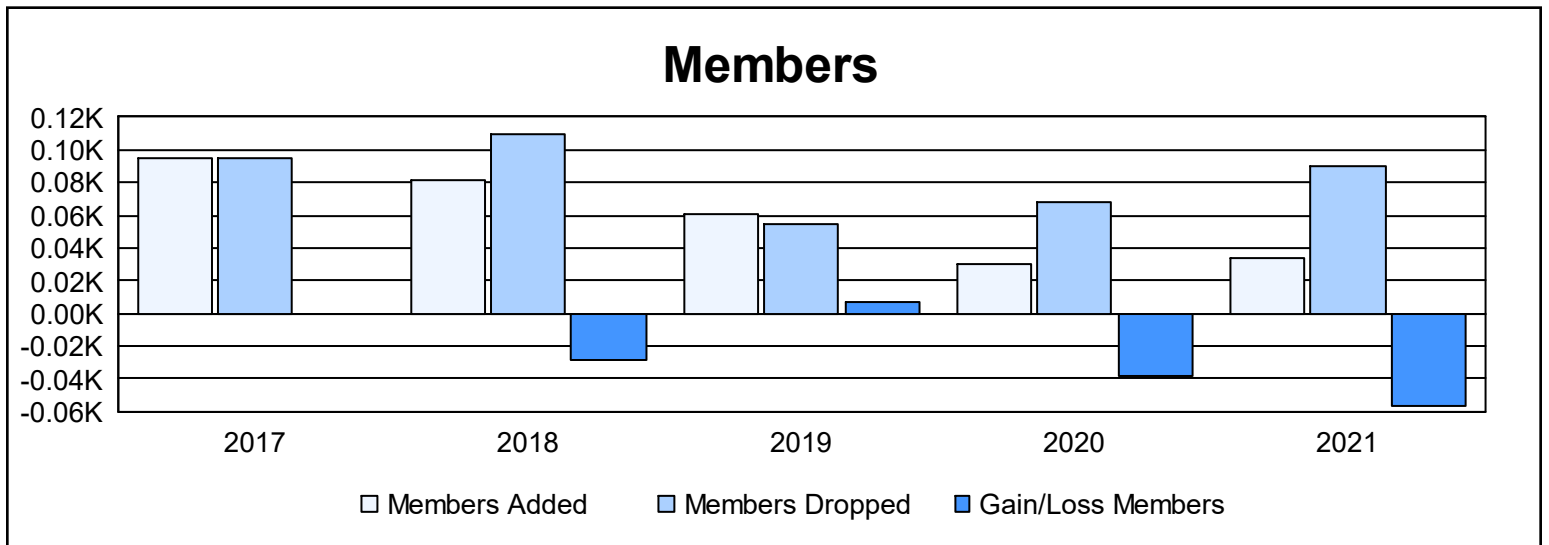

Year	New Clubs	Dropped Clubs	Gain/ Loss Clubs	New Members	Charter Members	Reinstate Members	Transfer Members	Total Member Added	Total Members Dropped	Gain/ Loss Members
2016-2017	1	2	-1	63	31	1	0	95	95	0
2017-2018	0	1	-1	72	4	5	0	81	109	-28
2018-2019	0	0	0	45	2	10	4	61	54	7
2019-2020	0	0	0	28	2	0	0	30	68	-38
2020-2021	0	1	-1	32	0	2	0	34	90	-56
<b>Average</b>	<b>0</b>	<b>1</b>	<b>-1</b>	<b>48</b>	<b>8</b>	<b>4</b>	<b>1</b>	<b>60</b>	<b>83</b>	<b>-23</b>

### Membership Composition June 2021 Cumulative