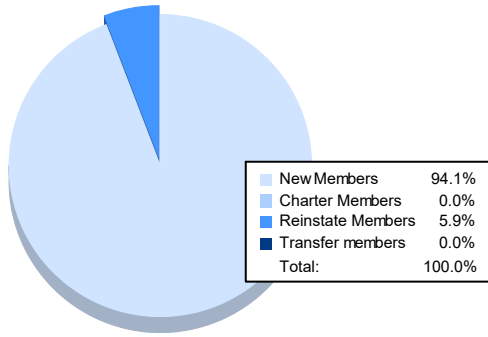

Year	New Clubs	Dropped Clubs	Gain/ Loss Clubs	New Members	Charter Members	Reinstate Members	Transfer Members	Total Member Added	Total Members Dropped	Gain/ Loss Members
2016-2017	1	2	-1	63	31	1	0	95	95	0
2017-2018	0	1	-1	72	4	5	0	81	109	-28
2018-2019	0	0	0	45	2	10	4	61	54	7
2019-2020	0	0	0	28	2	0	0	30	68	-38
2020-2021	0	1	-1	32	0	2	0	34	90	-56
<b>Average</b>	<b>0</b>	<b>1</b>	<b>-1</b>	<b>48</b>	<b>8</b>	<b>4</b>	<b>1</b>	<b>60</b>	<b>83</b>	<b>-23</b>

### Membership Composition June 2021 Cumulative