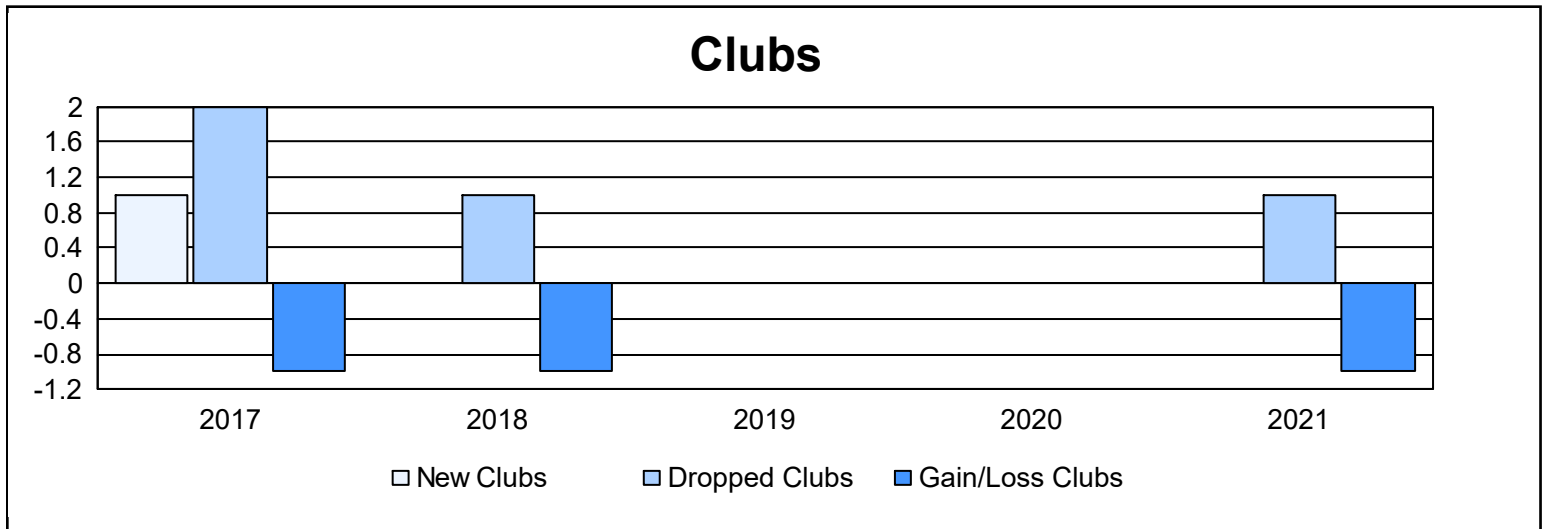

Year	New Clubs	Dropped Clubs	Gain/ Loss Clubs	New Members	Charter Members	Reinstate Members	Transfer Members	Total Member Added	Total Members Dropped	Gain/ Loss Members
2016-2017	1	2	-1	63	31	1	0	95	95	0
2017-2018	0	1	-1	72	4	5	0	81	109	-28
2018-2019	0	0	0	45	2	10	4	61	54	7
2019-2020	0	0	0	28	2	0	0	30	68	-38
2020-2021	0	1	-1	32	0	2	0	34	90	-56
<b>Average</b>	<b>0</b>	<b>1</b>	<b>-1</b>	<b>48</b>	<b>8</b>	<b>4</b>	<b>1</b>	<b>60</b>	<b>83</b>	<b>-23</b>

### Membership Composition June 2021 Cumulative